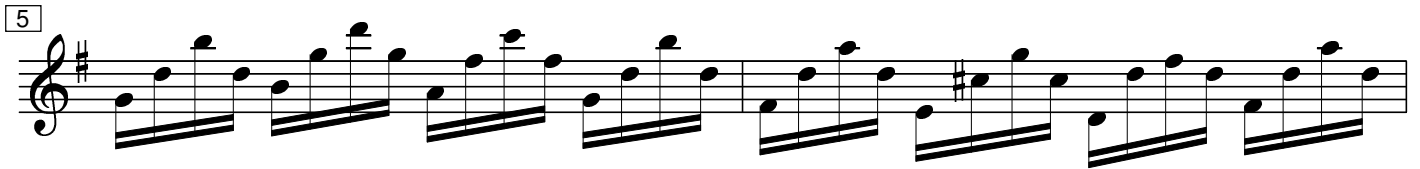

Rondo Capriccioso

Violine

Egon Poppe

21

23 24

25 26

27 28

29 30

31 32

33 34

35 1. 32

37 38

39 40

Musical score for a piece in G major, measures 41-53. The score is written on a single treble clef staff. The key signature has one sharp (F#). The music consists of a continuous melodic line with eighth and sixteenth notes, often beamed together. Measure 41 starts with a treble clef and a sharp sign. Measures 42-50 continue the melodic pattern with various rhythmic groupings. Measure 51 shows a change in the melodic line. Measure 53 concludes with a final chord consisting of a G major triad (G, B, D) and a bass line of G, B, D, G.