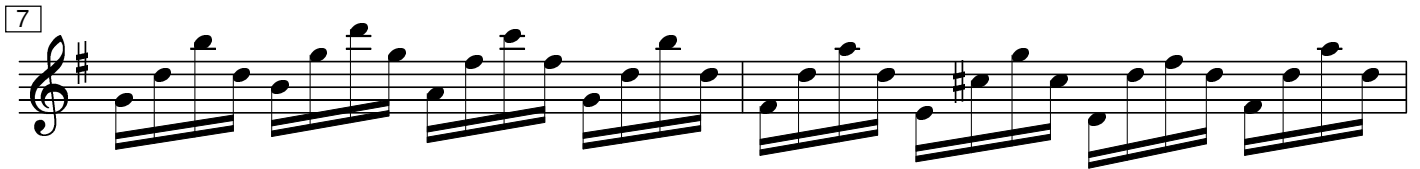

Rondo Capriccioso

Violine

Egon Poppe

21

23 24

25 26

27 28

29 30

31 32

33 34

35 1. 32

37 38

39 40

Musical score for a piece in G major, measures 41-53. The score is written on a single treble clef staff. The key signature has one sharp (F#). The music consists of a continuous melodic line with eighth and sixteenth notes, often beamed together. Measure 41 starts with a treble clef and a sharp sign. Measures 42-50 continue the melodic pattern with various rhythmic groupings. Measure 51 shows a change in the melodic line. Measure 53 concludes with a final chord consisting of a G major triad (G, B, D) and a bass line of G, B, D, G.