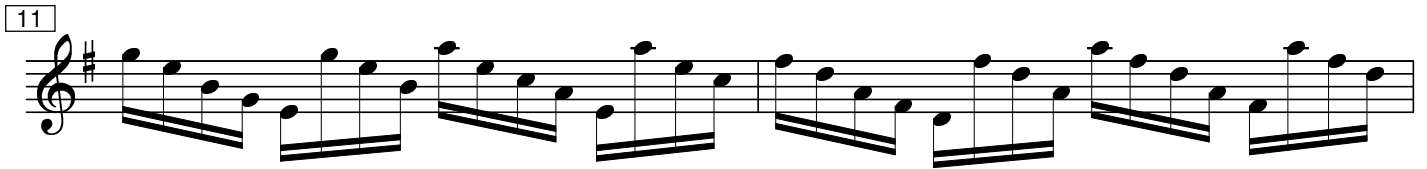

Rondo Capriccioso

Violine

Egon Poppe

21

23 24

25 26

27 28

29 30

31 32

33 34

35 1. 32

37 38

39 40

Musical score for a piece in G major, measures 41-53. The score is written on a single treble clef staff. The key signature has one sharp (F#). The music consists of a continuous melodic line with eighth and sixteenth notes, often beamed together. Measure 41 starts with a treble clef and a sharp sign. Measures 42-50 continue the melodic pattern with various rhythmic groupings. Measure 51 shows a change in the melodic line. Measure 53 concludes with a final chord consisting of a G major triad (G, B, D) and a bass line of G, B, D, G.