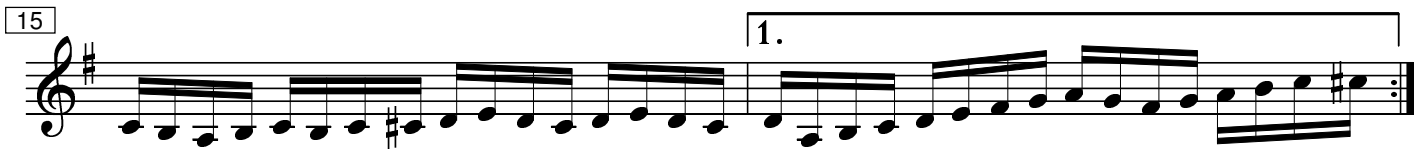

Rondo Capriccioso

Violine

Egon Poppe

21

23 24

25 26

27 28

29 30

31 32

33 34

35 1. 32

37 38

39 40

Musical score for a piece in G major, measures 41-53. The score is written on a single treble clef staff. The key signature has one sharp (F#). The music consists of a continuous melodic line with eighth and sixteenth notes, often beamed together. Measure 41 starts with a treble clef and a sharp sign. Measures 42-50 continue the melodic pattern with various rhythmic groupings. Measure 51 shows a change in the melodic line. Measure 53 concludes with a final chord consisting of a G major triad (G, B, D) and a bass line of G, B, D, G.