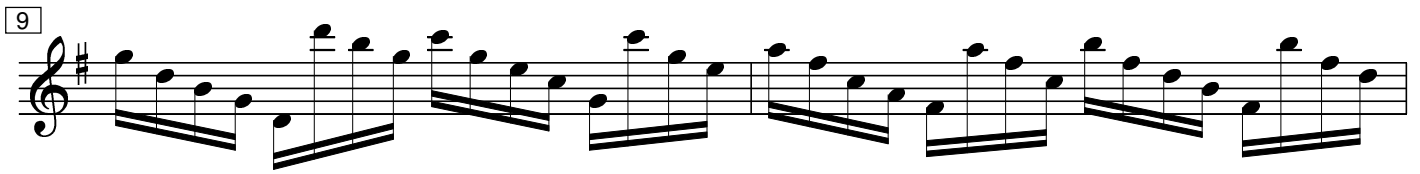

Rondo Capriccioso

Violine

Egon Poppe

21

23 24

25 26

27 28

29 30

31 32

33 34

35 1. 32

37 38

39 40

Musical score for a piece in G major, measures 41-53. The score is written on a single treble clef staff. The key signature has one sharp (F#). The music consists of a continuous melodic line with eighth and sixteenth notes, often beamed together. Measure 41 starts with a treble clef and a sharp sign. Measures 42-50 continue the melodic pattern with various rhythmic groupings. Measure 51 shows a change in the melodic line. Measure 53 concludes with a final chord consisting of a G major triad (G, B, D) and a bass line of G, B, D, G.