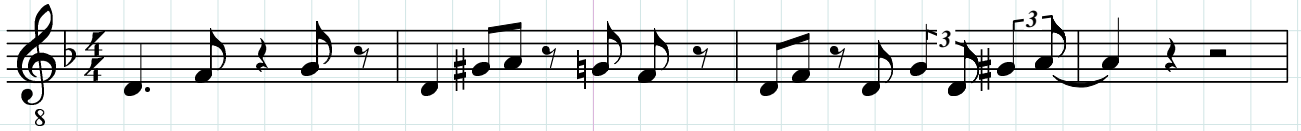

Unisono

Egon Poppe

Gitarre

The image displays ten staves of guitar sheet music. The first seven staves consist of chords and chordal textures, with some staves including a double bar line. The eighth and ninth staves introduce melodic lines featuring triplets. The tenth staff concludes the piece with a final melodic phrase. The key signature is one flat (B-flat major), and the time signature is 8/8.