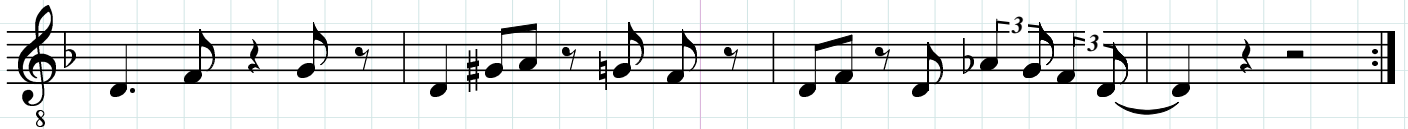

Unisono

Egon Poppe

Gitarre

The image displays ten staves of guitar sheet music. The first seven staves consist of chords and chordal textures, with some staves including a double bar line. The eighth and ninth staves introduce melodic lines featuring triplets. The tenth staff concludes the piece with a final melodic phrase. The key signature is one flat (B-flat major), and the time signature is 8/8.